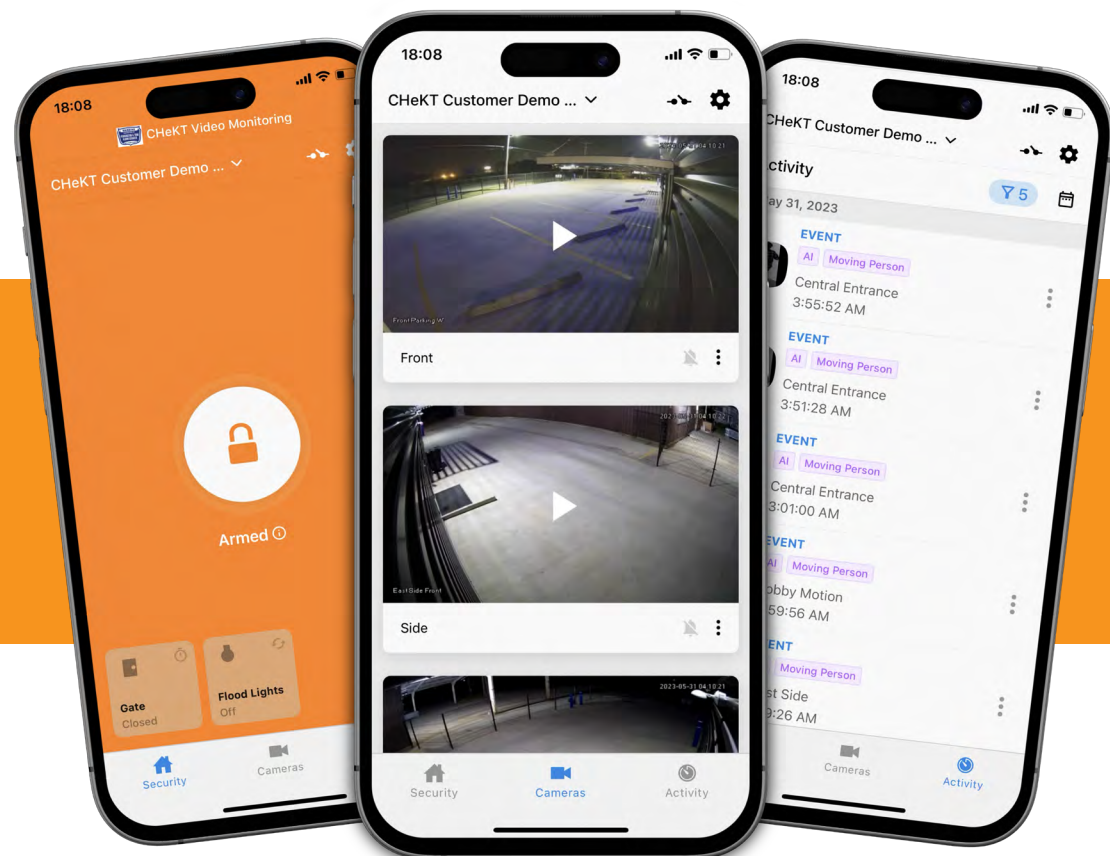

Within this brochure, we will explore how <Company Name> addresses these shortcomings by offering a comprehensive and proactive visual security system. Our solution is designed to preemptively tackle potential security breaches, deter would-be offenders, and significantly bolster the overall safety of your property. By prioritizing prevention and immediate response, <Company Name> aims to safeguard your assets and provide peace of mind through enhanced security measures.

TABLE OF CONTENTS

Video Alarm Monitoring	- 04 -
Mobile Surveillance	- 05 -
Cameras	- 06 -
Video Analytics	- 07 -
Conatct Us	- 08 -

VIDEO ALARM MONITORING

Traditional alarm monitoring systems rely on sensors placed around a property to establish secure zones. When these sensors detect movement or changes, they trigger an alarm that notifies the monitoring center. However, this system has a critical limitation: the monitoring center receives no visual context regarding the alarm's cause, leading to over 95% of these alerts being false alarms. This lack of visual information significantly hampers the effectiveness of traditional systems in deterring criminal activity.

Video Alarm Monitoring enhances this approach by integrating on-site cameras with the existing alarm system framework. This allows monitoring center agents to immediately access live footage whenever an alarm is triggered, providing them with clear visual evidence of what caused the disturbance. With Video Alarm Monitoring, you gain an enhanced sense of security, knowing that a monitoring center can not only receive alerts but also visually verify and assess the situation in real time.